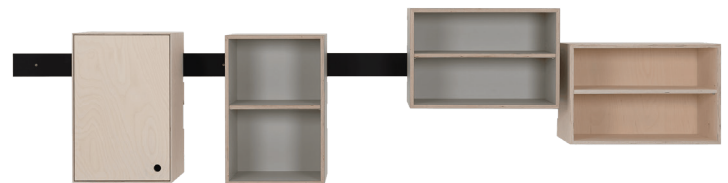

LUIS

Hanging modular system

LUIS is a flexible hanging modular system that enhances the kitchen, but can also be used in the living room, bedroom, bathroom or hallway in endless variations. LUIS can be used as a hallway storage unit, as a sideboard, as a TV cabinet or as a bookshelf.

LUIS Hanging modular system

The rather boring classic cabinet has been playfully reinterpreted and transformed into an eye catcher in its own right. A wooden panel is screwed to the wall and acts as the base for the rest of the system. The modules can then be hung up on the panel and easily moved around and adjusted so that LUIS is always where it needs to be. The modules are also adjustable in height, as each module is equipped with their two different height slots at the back. The individual modules are available as shelves or cabinets, with or without doors, in different standard sizes.

Produced in Welsberg, South Tyrol.
Concept & Design: Georg Agostini, Lorenz Sternbach

LUIS Specifications

Modular shelving system – customizable and adjustable. The hanging modules can be moved around (up and down and side to side) and repositioned easily. Various standard modules are available (standard widths: 60 and 40 cm). Upon request, modules can also be made to order.

LUIS Materials

- Birch Plywood, oiled

- 3-layer panel Spruce/Stone pine

- Birch Plywood, lacquered

- Birch Plywood with HPL coating

- More information

LUIS Various perspectives

LUIS Measurements