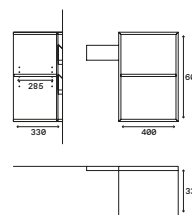

Produced in Welsberg, South Tyrol.
Concept & Design: Georg Agostini, Lorenz Sternbach

LUIS Specifications

Modular shelving system – customizable and adjustable. The hanging modules can be moved around (up and down and side to side) and repositioned easily. Various standard modules are available (standard widths: 60 and 40 cm). Upon request, modules can also be made to order.

LUIS Materials

- Birch Plywood, oiled

- 3-layer panel Spruce/Stone pine

- Birch Plywood, lacquered

- Birch Plywood with HPL coating

- More information

LUIS Various perspectives

LUIS Measurements

LUIS without door

LUIS with door