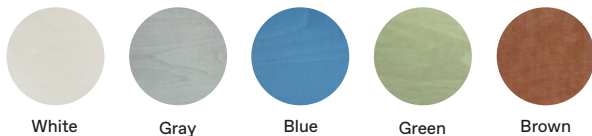

LUIS Materials

- Birch Plywood, oiled

- 3-layer panel Spruce/Stone pine

- Birch Plywood, lacquered

- Birch Plywood with HPL coating

- More information

LUIS Various perspectives

LUIS Measurements