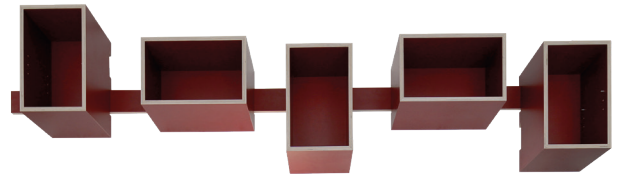

LUIS

Hanging modular system

LUIS is a flexible hanging modular system that enhances the kitchen, but can also be used in the living room, bedroom, bathroom or hallway in endless variations. LUIS can be used as a hallway storage unit, as a sideboard, as a TV cabinet or as a bookshelf.

LUIS Hanging modular system

The rather boring classic cabinet has been playfully reinterpreted and transformed into an eye catcher in its own right. A wooden panel is screwed to the wall and acts as the base for the rest of the system. The modules can then be hung up on the panel and easily moved around and adjusted so that LUIS is always where it needs to be. The modules are also adjustable in height, as each module is equipped with their two different height slots at the back. The individual modules are available as shelves or cabinets, with or without doors, in different standard sizes.

Produced in Welsberg, South Tyrol.
Concept & Design: Georg Agostini, Lorenz Sternbach

LUIS Specifications

Modular shelving system – customizable and adjustable. The hanging modules can be moved around (up and down and side to side) and repositioned easily. Various standard modules are available (standard widths: 60 and 40 cm). Upon request, modules can also be made to order.

LUIS Materials

- Birch Plywood, oiled

- 3-layer panel Spruce/Stone pine

- Birch Plywood, lacquered

- Birch Plywood with HPL coating

- More information

LUIS Various perspectives

LUIS Measurements